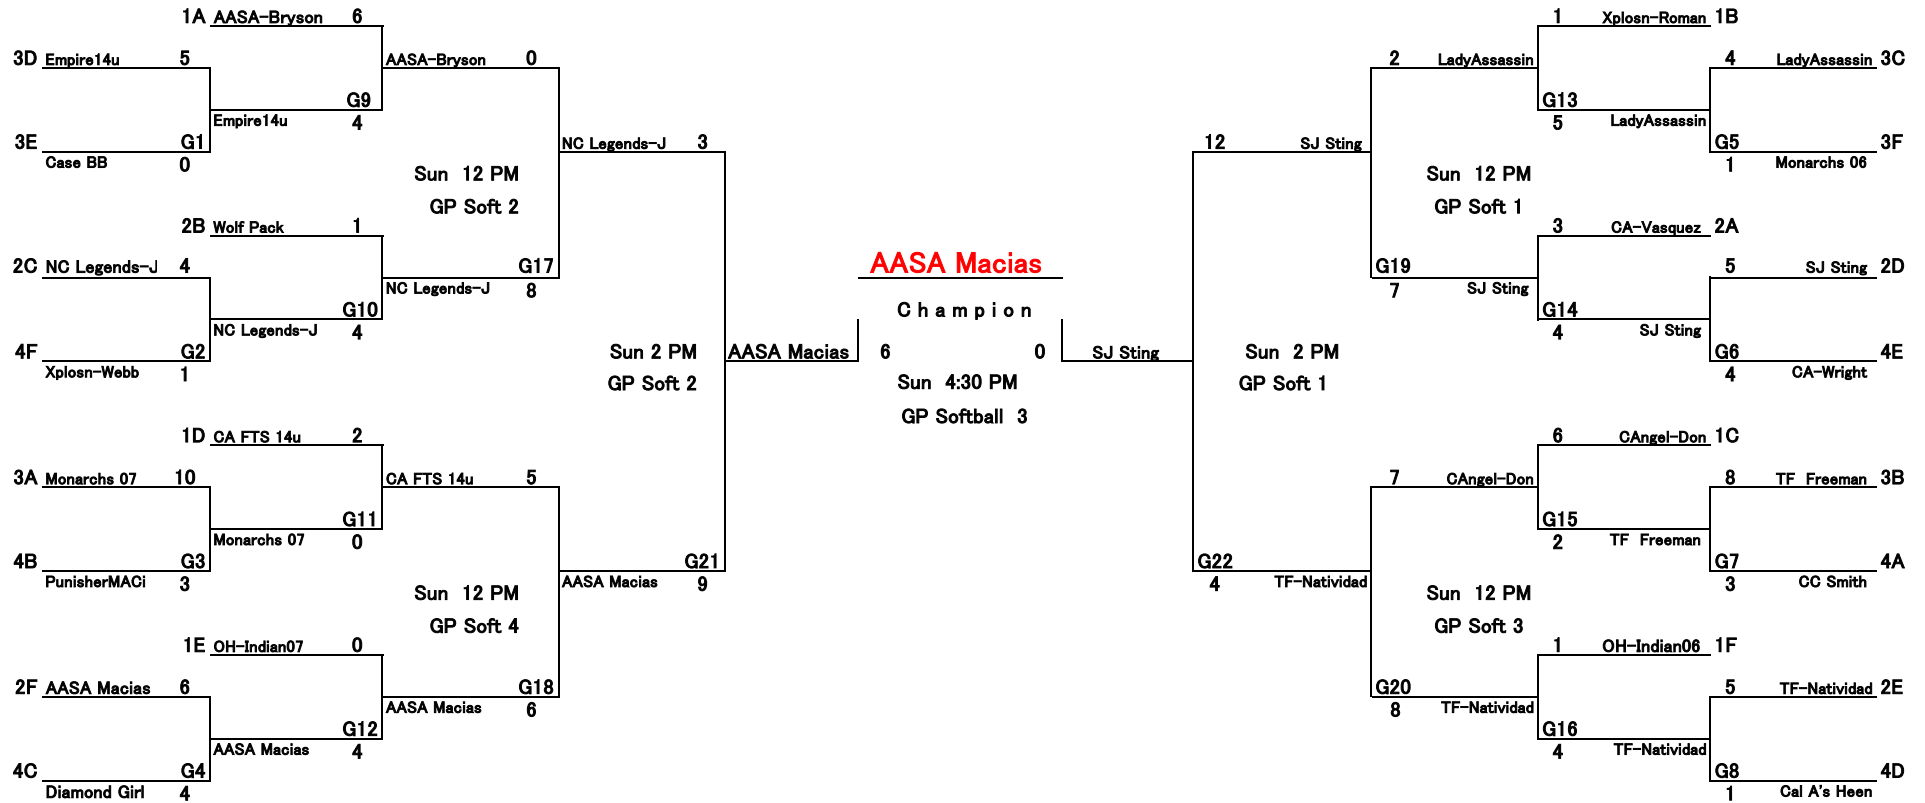

2021 CHAMPIONS CUP (14u)

Championship Bracket

Game 1 Sat 2:00 PM GP Soft 2
 Game 2 Sat 2:00 PM GP Soft 4
 Game 3 Sat 4:00 PM GP Soft 1
 Game 4 Sat 4:00 PM GP Soft 3

Game 9 Sun 8:00 AM GP Soft 1
 Game 10 Sun 8:00 AM GP Soft 2
 Game 11 Sun 8:00 AM GP Soft 3
 Game 12 Sun 8:00 AM GP Soft 4

Game 5 Sat 4:00 PM GP Soft 2
 Game 6 Sat 2:00 PM GP Soft 1
 Game 7 Sat 4:00 PM GP Soft 4
 Game 8 Sat 2:00 PM GP Soft 3

Game 13 Sun 10:00 AM GP Soft 1
 Game 14 Sun 10:00 AM GP Soft 2
 Game 15 Sun 10:00 AM GP Soft 3
 Game 16 Sun 10:00 AM GP Soft 4